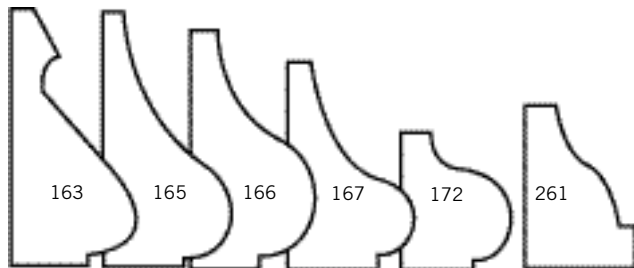

Standard Base Cap Moldings

Designed for use on the top edge of a standard flat baseboard to give it a more ornate look. It will also close the gap between an uneven wall and baseboard. They will also provide a neat looking trim where brick or stucco meet wood on exterior walls. Profiles shown at approximately 100% of actual size.

Profile

Order No.

WP163	1 1/16" x 1-3/8"	1-up	# 4571630
WP163	1 1/16" x 1-3/8"	2-up	# 4571632
WP165	1 1/16" x 1-3/8"	1-up	# 4571650
WP165	1 1/16" x 1-3/8"	2-up	# 4571652
WP166	1 1/16" x 1-1/4"	1-up	# 4571660
WP166	1 1/16" x 1-1/4"	2-up	# 4571662
WP167	1 1/16" x 1-1/8"	1-up	# 4571670
WP167	1 1/16" x 1-1/8"	2-up	# 4571672
WP172	5/8" x 3/4"	1-up	# 4571720
WP172	5/8" x 3/4"	2-up	# 4571722
WP261	5/8" x 7/8"	1-up	# 4572610

Profile

Order No.

WP207	1 1/16" x 2-1/2"	1-up	# 4572070
WP208	1 1/16" x 2-1/4"	1-up	# 4572080
WP209	1 1/16" x 2"	1-up	# 4572090
WP210	1 1/16" x 1-5/8"	1-up	# 4572100
WP210	1 1/16" x 1-5/8"	2-up	# 4572102
WP212	1 1/16" x 2-1/2"	1-up	# 4572120
WP213	9/16" x 2"	1-up	# 4572130
WP214	3/8" x 1"	1-up	# 4572140
WP214	3/8" x 1"	2-up	# 4572142
WP216	9/32" x 1-3/8"	1-up	# 4572160
WP216	9/32" x 1-3/8"	2-up	# 4572162
WP217	1 1/16" x 1-3/4"	1-up	# 4572170
WP217	1 1/16" x 1-3/4"	2-up	# 4572172
WP218	1 1/16" x 1-1/2"	1-up	# 4572180
WP218	1 1/16" x 1-1/2"	2-up	# 4572182
WP220	1 1/16" x 1-3/4"	1-up	# 4572200
WP220	1 1/16" x 1-3/4"	2-up	# 4572202
WP222	1 1/16" x 1-1/2"	1-up	# 4572220